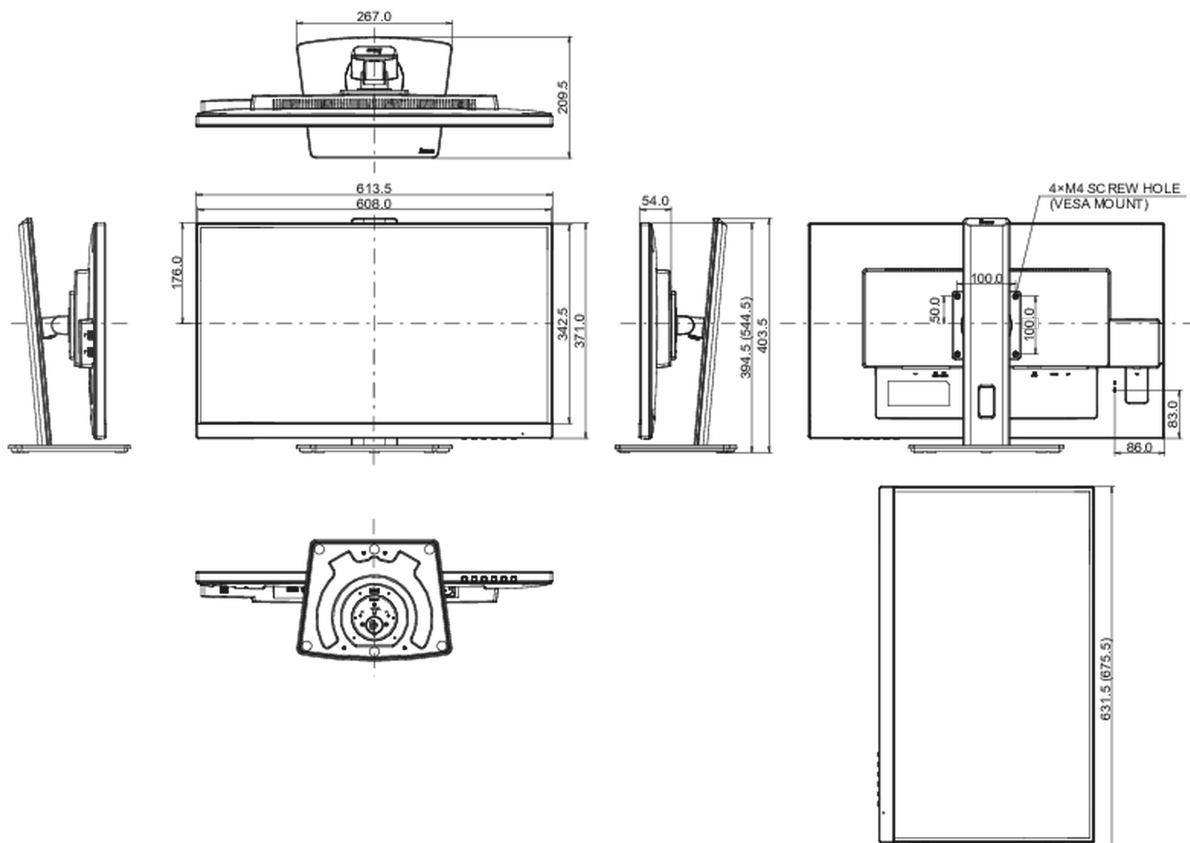

Cable management system

yes

05 ACCESSORIES INCLUDED

Cables

power, USB, HDMI, DP

Other

quick start guide, safety guide

06 POWER MANAGEMENT

Power supply unit

internal

Power supply

AC 100 - 240V, 50/60Hz

Power usage

26W typical, 0.5W stand by, 0.3W off mode

07 SUSTAINABILITY

Regulations

TCO Certified, CE, TÜV-GS, EAC, RoHS support, ErP, WEEE, REACH, UKCA

TCO Certified

XUB2792QSU-B5 H, XUB2792QSU-B5 J

Energy efficiency class (Regulation (EU) 2017/1369)

F

REACH SVHC

above 0.1%: Lead

08 DIMENSIONS / WEIGHT

Product dimensions W x H x D

613.5 x 394 (544.5) x 209.5mm

Box dimensions W x H x D

693 x 446 x 170mm

Weight (without box)

6.8kg

Weight (with box)

8.4kg

EAN code

4948570121670